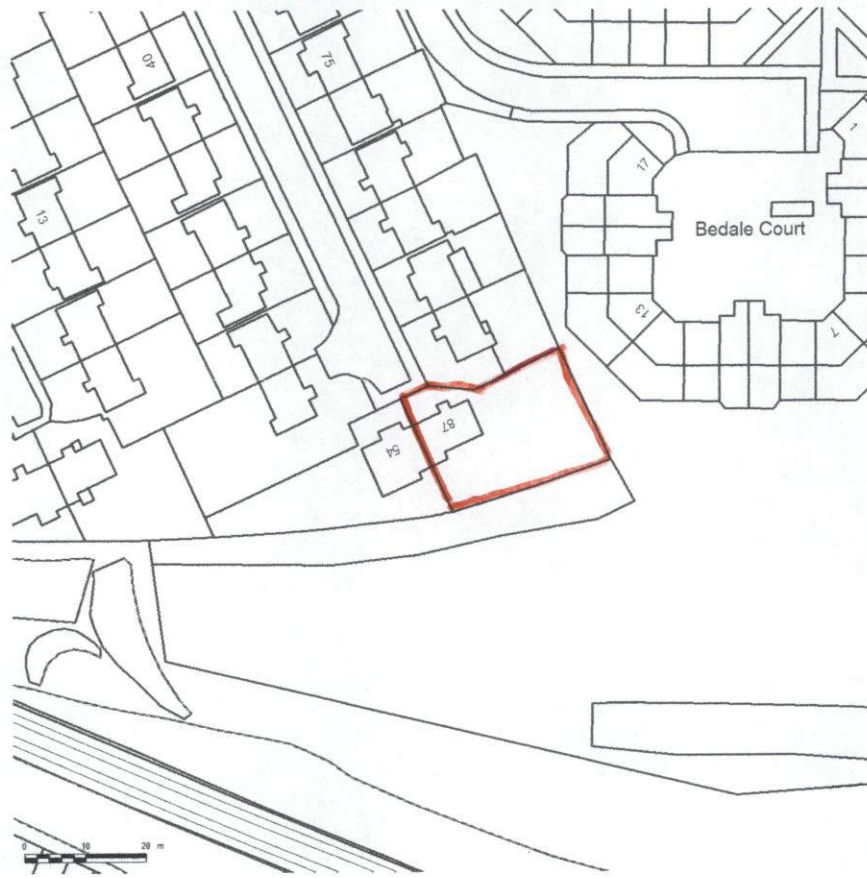

SITE LOCATION PLAN
AREA 2 HA

SCALE: 1:1250 on A4

CENTRE COORDINATES: 435286 , 564190

Supplied by Streetwise Maps Ltd
www.streetwise.net
Licence No: 100047474
11:44:52 14/06/2015

Ref / I. Kinleto
87, Colman Ave
South Shields